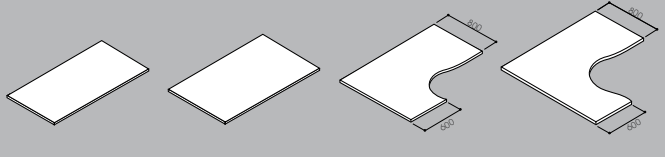

P81140 800x400x1080 P81141 800x420x1080 P81145 800x420x1080 P87640 800x400x730 P87645 800x420x730 P87645R 800x420x730 P876452 800x420x730 PNO8045 800x420x600

STOLOVÉ DESKY/DESKTOPS

P111 800x600x25h P117 1200x600x25h P113 1400x600x25h P118 1600x600x25h
P112 800x800x25h P123 1200x800x25h P114 1400x800x25h P124 1600x800x25h
P150 L 1600x1400x25h P151 R 1600x1400x25h P152 L 1400x1400x25h P153 R 1400x1400x25h
P131 L 1600x1600x25h P130 R 1600x1600x25h